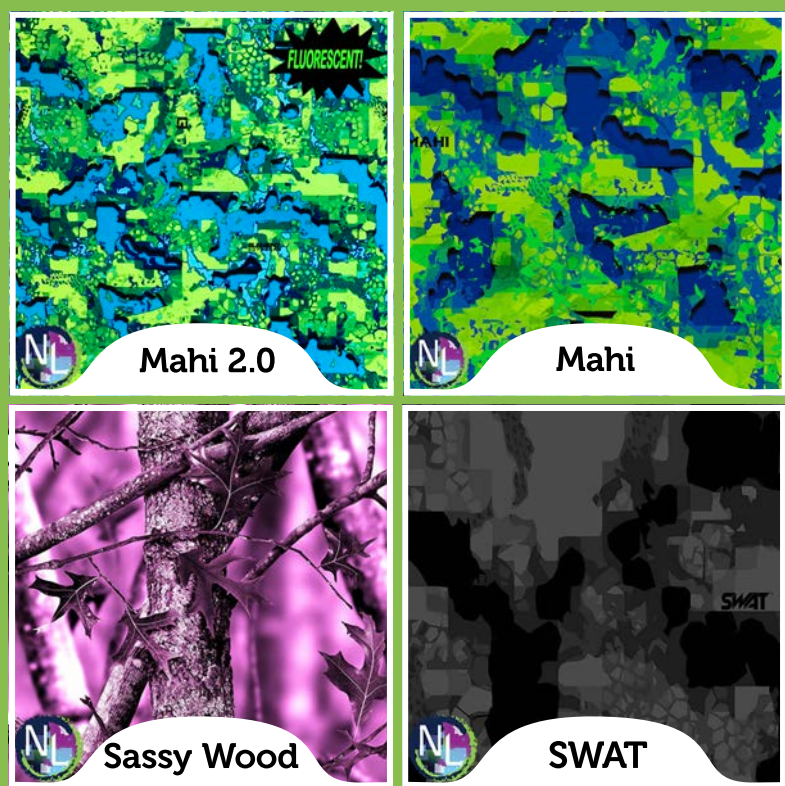

Scan me
for pattern
updates!

NewLimbits SKINS

PROVEIL CAMOUFLAGE

REALTREE

REALTREE FISHING®

ZOMBIE BUCK™ Designz

LYNCH Since 1940

ELEMENT OUTDOORS