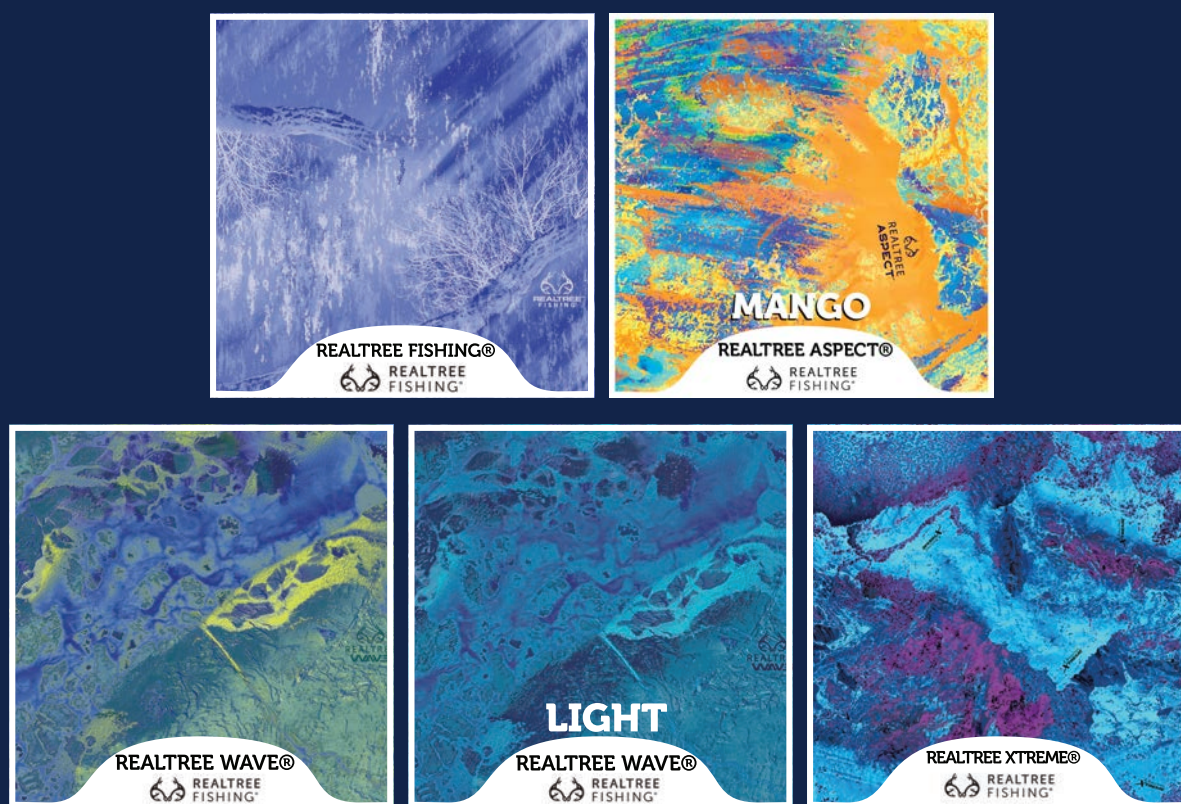

Scan me
for pattern
updates!

NewLimbits SKINS

PROVEIL CAMOUFLAGE

REALTREE

REALTREE FISHING®

ZOMBIE BUCK™ Designz

LYNCH Since 1940

ELEMENT OUTDOORS